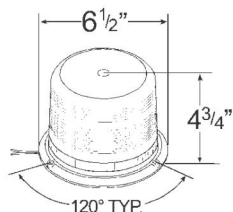

Warning and Hazard

Gyrophares et Feux d'Avertissement Lámparas de advertencia y precaución

COMPACT LOW PROFILE STROBE

Compact low profile strobe • Double flash • Magnetic mount • UV-stabilized polycarbonate thread-on lens allows user to change the flash tube without tools • Reverse polarity, voltage, and surge protected • Seven support points provide easy and shock-resistant mounting • Designed for mounting in areas where a compact profile is required

77321	Clear	MULTI	NEW
77323	Yellow	MULTI	NEW
77325	Blue	MULTI	NEW

Class: II
Material: Polycarbonate
SAE: J1318
Finish: Clear / Yellow / Blue / Black
Volts / Amps: 12V - 48V / 1.5A at 12V
Accessory: Flash Tube: 92970
Lens: Yellow 92993; Dust Cover: Clear 93691

MEDIUM PROFILE CLASS II PLASTIC BASE STROBE

Fresnel lens provides 360° coverage • Includes 1" pipe-mount and flange-mount • Choose double or quad flash • 7 joules (double), 10 joules (quad) • 80 (double) or 65 (quad) flashes per minute • Reverse polarity, voltage, and surge protected