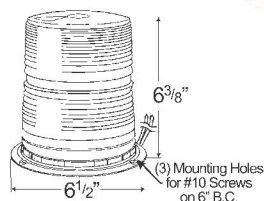

MEDIUM PROFILE CLASS II PLASTIC BASE STROBE

Fresnel lens provides 360° coverage • Includes 1" pipe-mount and flange-mount • Choose double or quad flash • 7 joules (double), 10 joules (quad) • 80 (double) or 65 (quad) flashes per minute • Reverse polarity, voltage, and surge protected

77123	Yellow	MULTI

Class: II
Material: Polycarbonate
SAE: J1318
Volts / Amps: 12V - 48 V / 1.5A at 12 V
Accessory: Flash Tube: 92970
Lens: Yellow 92993; Dust Cover: Clear 93691