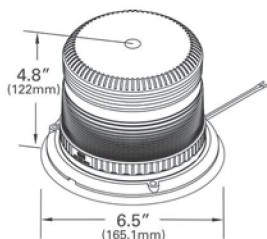

Warning and Hazard

Gyrophares et Feux d'Avertissement Lámparas de advertencia y precaución

COMPACT LOW PROFILE STROBE

Compact low profile strobe • Double flash • Magnetic mount • UV-stabilized polycarbonate thread-on lens allows user to change the flash tube without tools • Reverse polarity, voltage, and surge protected • Seven support points provide easy and shock-resistant mounting • Designed for mounting in areas where a compact profile is required

77321	Clear	MULTI	NEW
77323	Yellow	MULTI	NEW
77325	Blue	MULTI	NEW

Class: II
Material: Polycarbonate
SAE: J1318
Finish: Clear / Yellow / Blue / Black
Volts / Amps: 12V - 48V / 1.5A at 12V
Accessory: Flash Tube: 92970
Lens: Yellow 92993; Dust Cover: Clear 93691

MEDIUM PROFILE CLASS II PLASTIC BASE STROBE

Fresnel lens provides 360° coverage • Includes 1" pipe-mount and flange-mount • Choose double or quad flash • 7 joules (double), 10 joules (quad) • 80 (double) or 65 (quad) flashes per minute • Reverse polarity, voltage, and surge protected

CLASS I, SMART STROBE®:

77653	Yellow	MULTI
77655	Blue	MULTI

CLASS I:

77643	Yellow	MULTI
77645	Blue	MULTI

CLASS II, HEAVY DUTY:

77713	Yellow	MULTI
--------------	--------	--------------

Material: Die-Cast Aluminum/Polycarbonate
SAE: J1318
Finish: Clear / Red / Yellow / Blue
Volts / Amps: 12V - 24V / 2.3A - 2.9A at 12V
Accessory: Flash Tube: 92970; Branch Guard: 43550
Lens: Clear 93001, Red 93002, Yellow 93003, Blue 93005; Dust Cover: Clear 93701